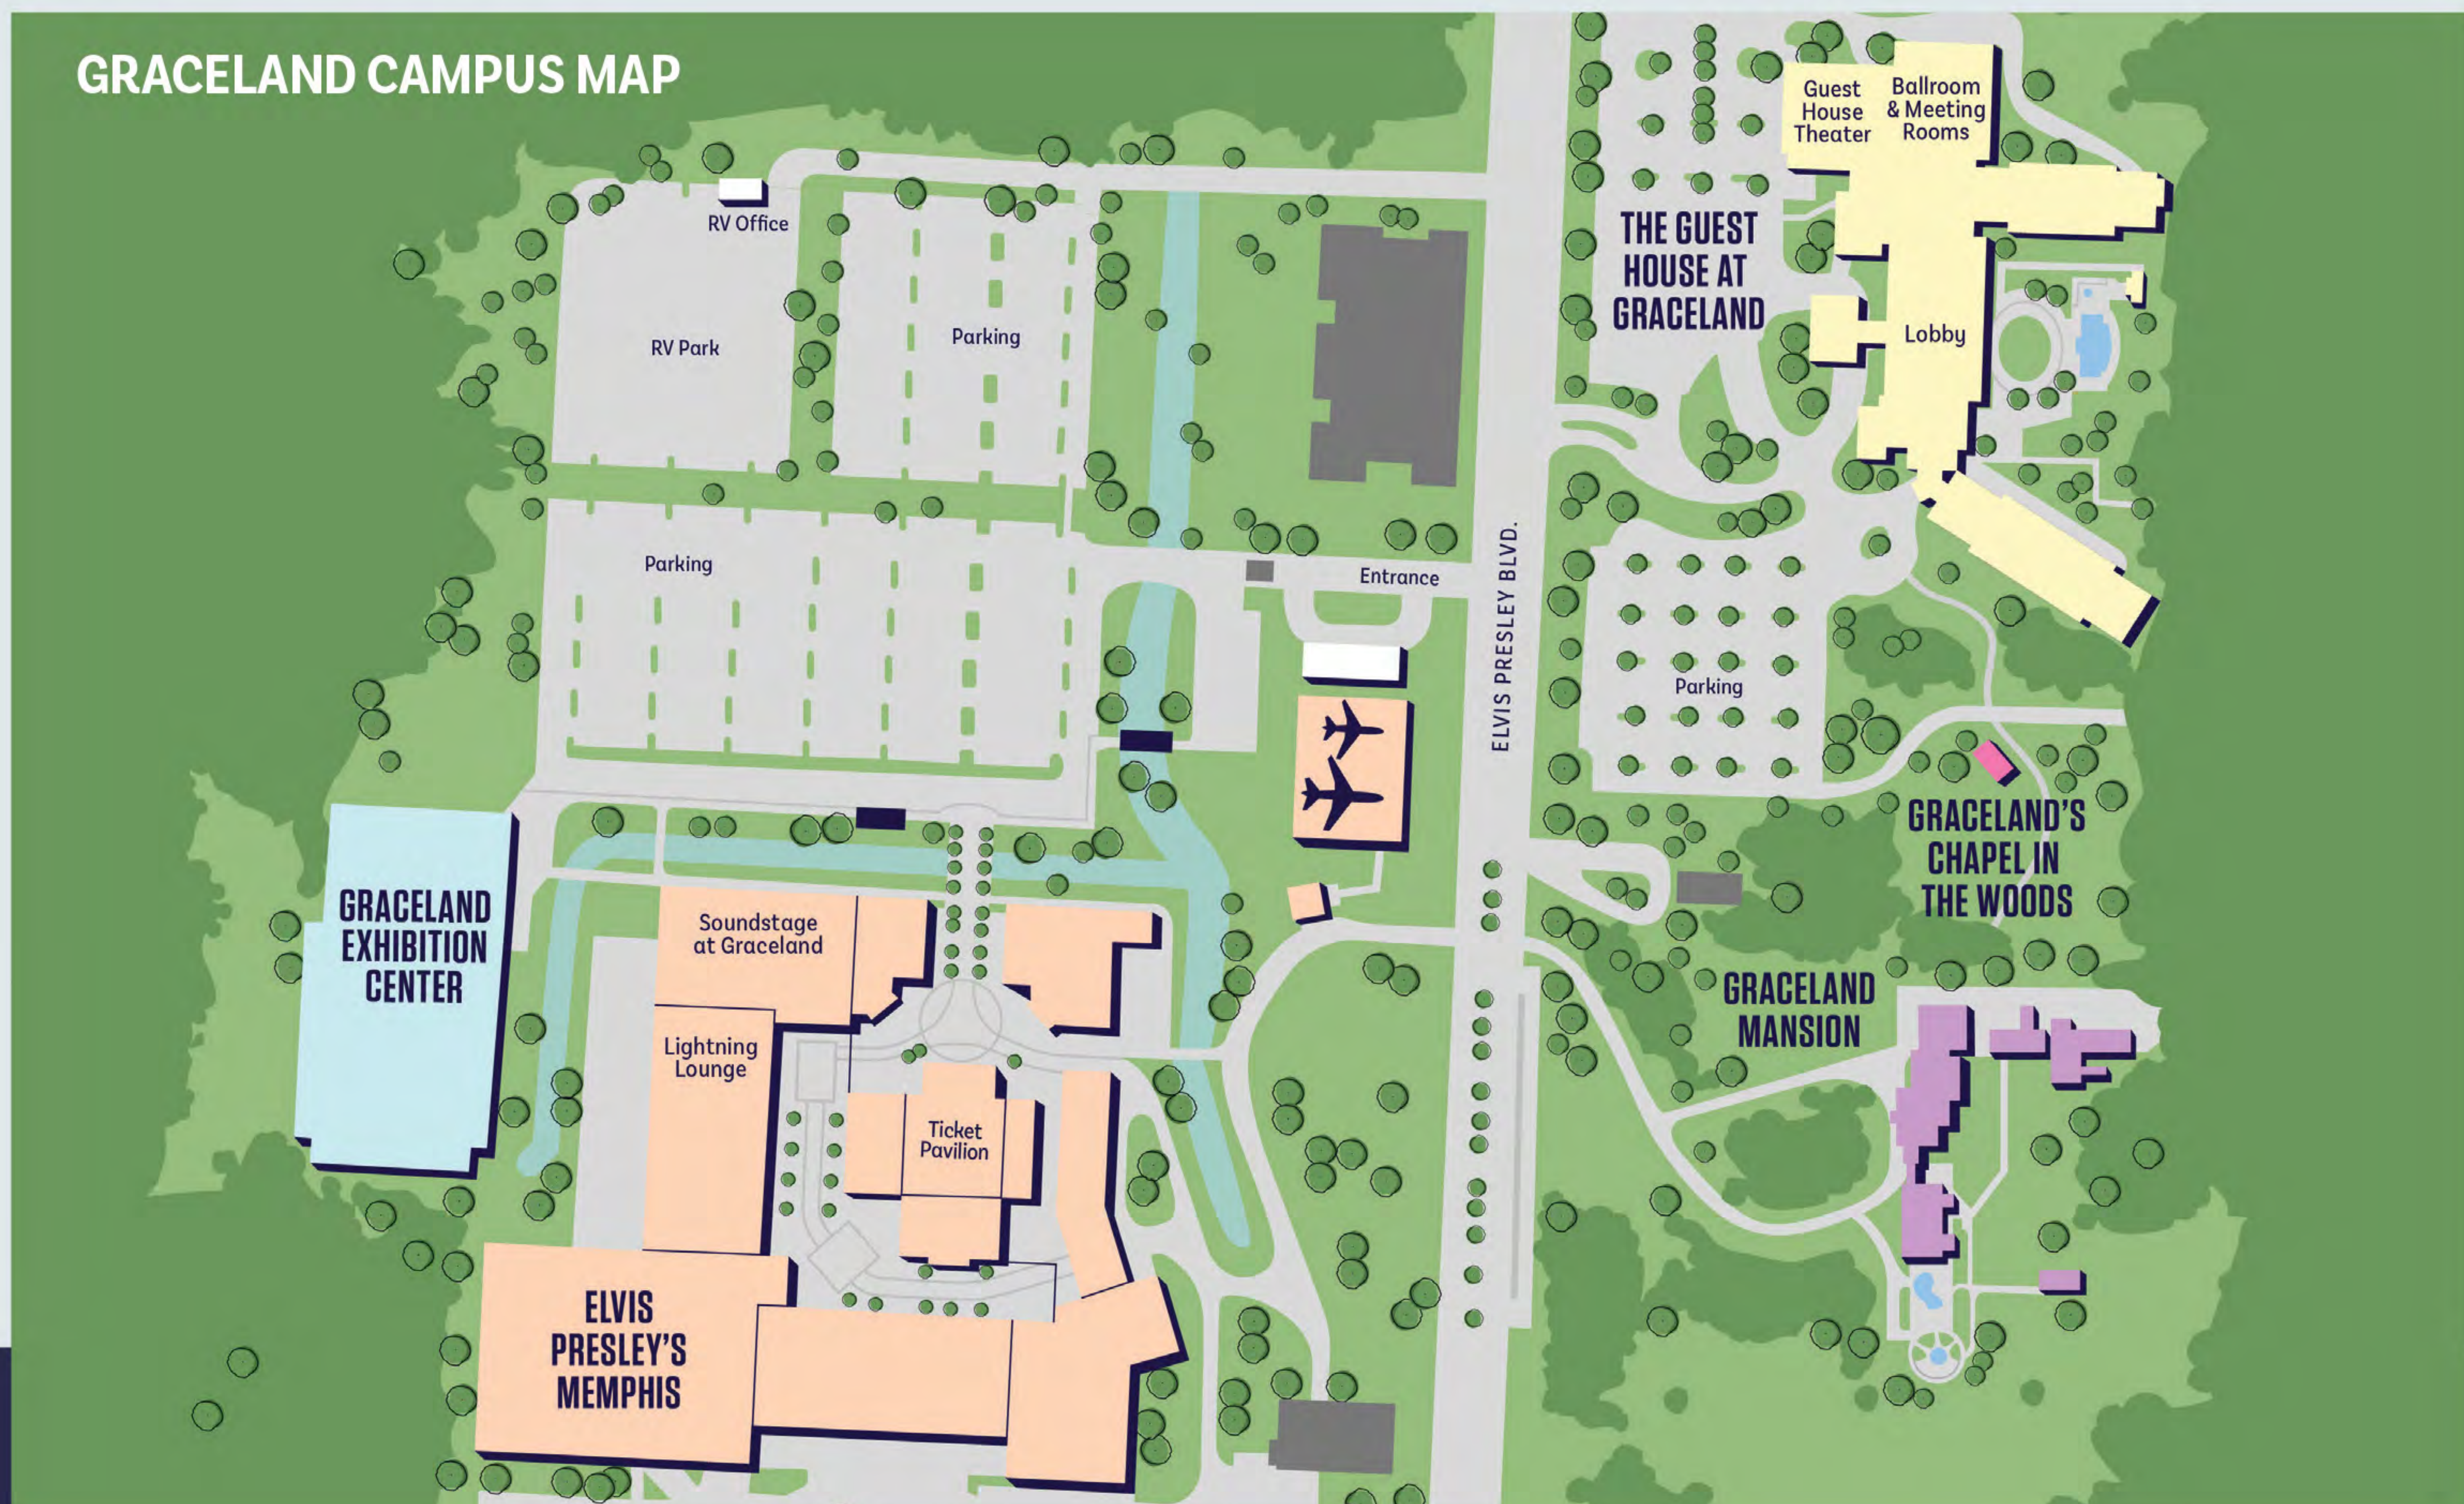

GRACELAND CAMPUS MAP

For more information:

PHONE 866-757-7007
901-473-6005

WEBSITES PartyWithElvis.com
GuestHouseGraceland.com

EMAIL events@graceland.com