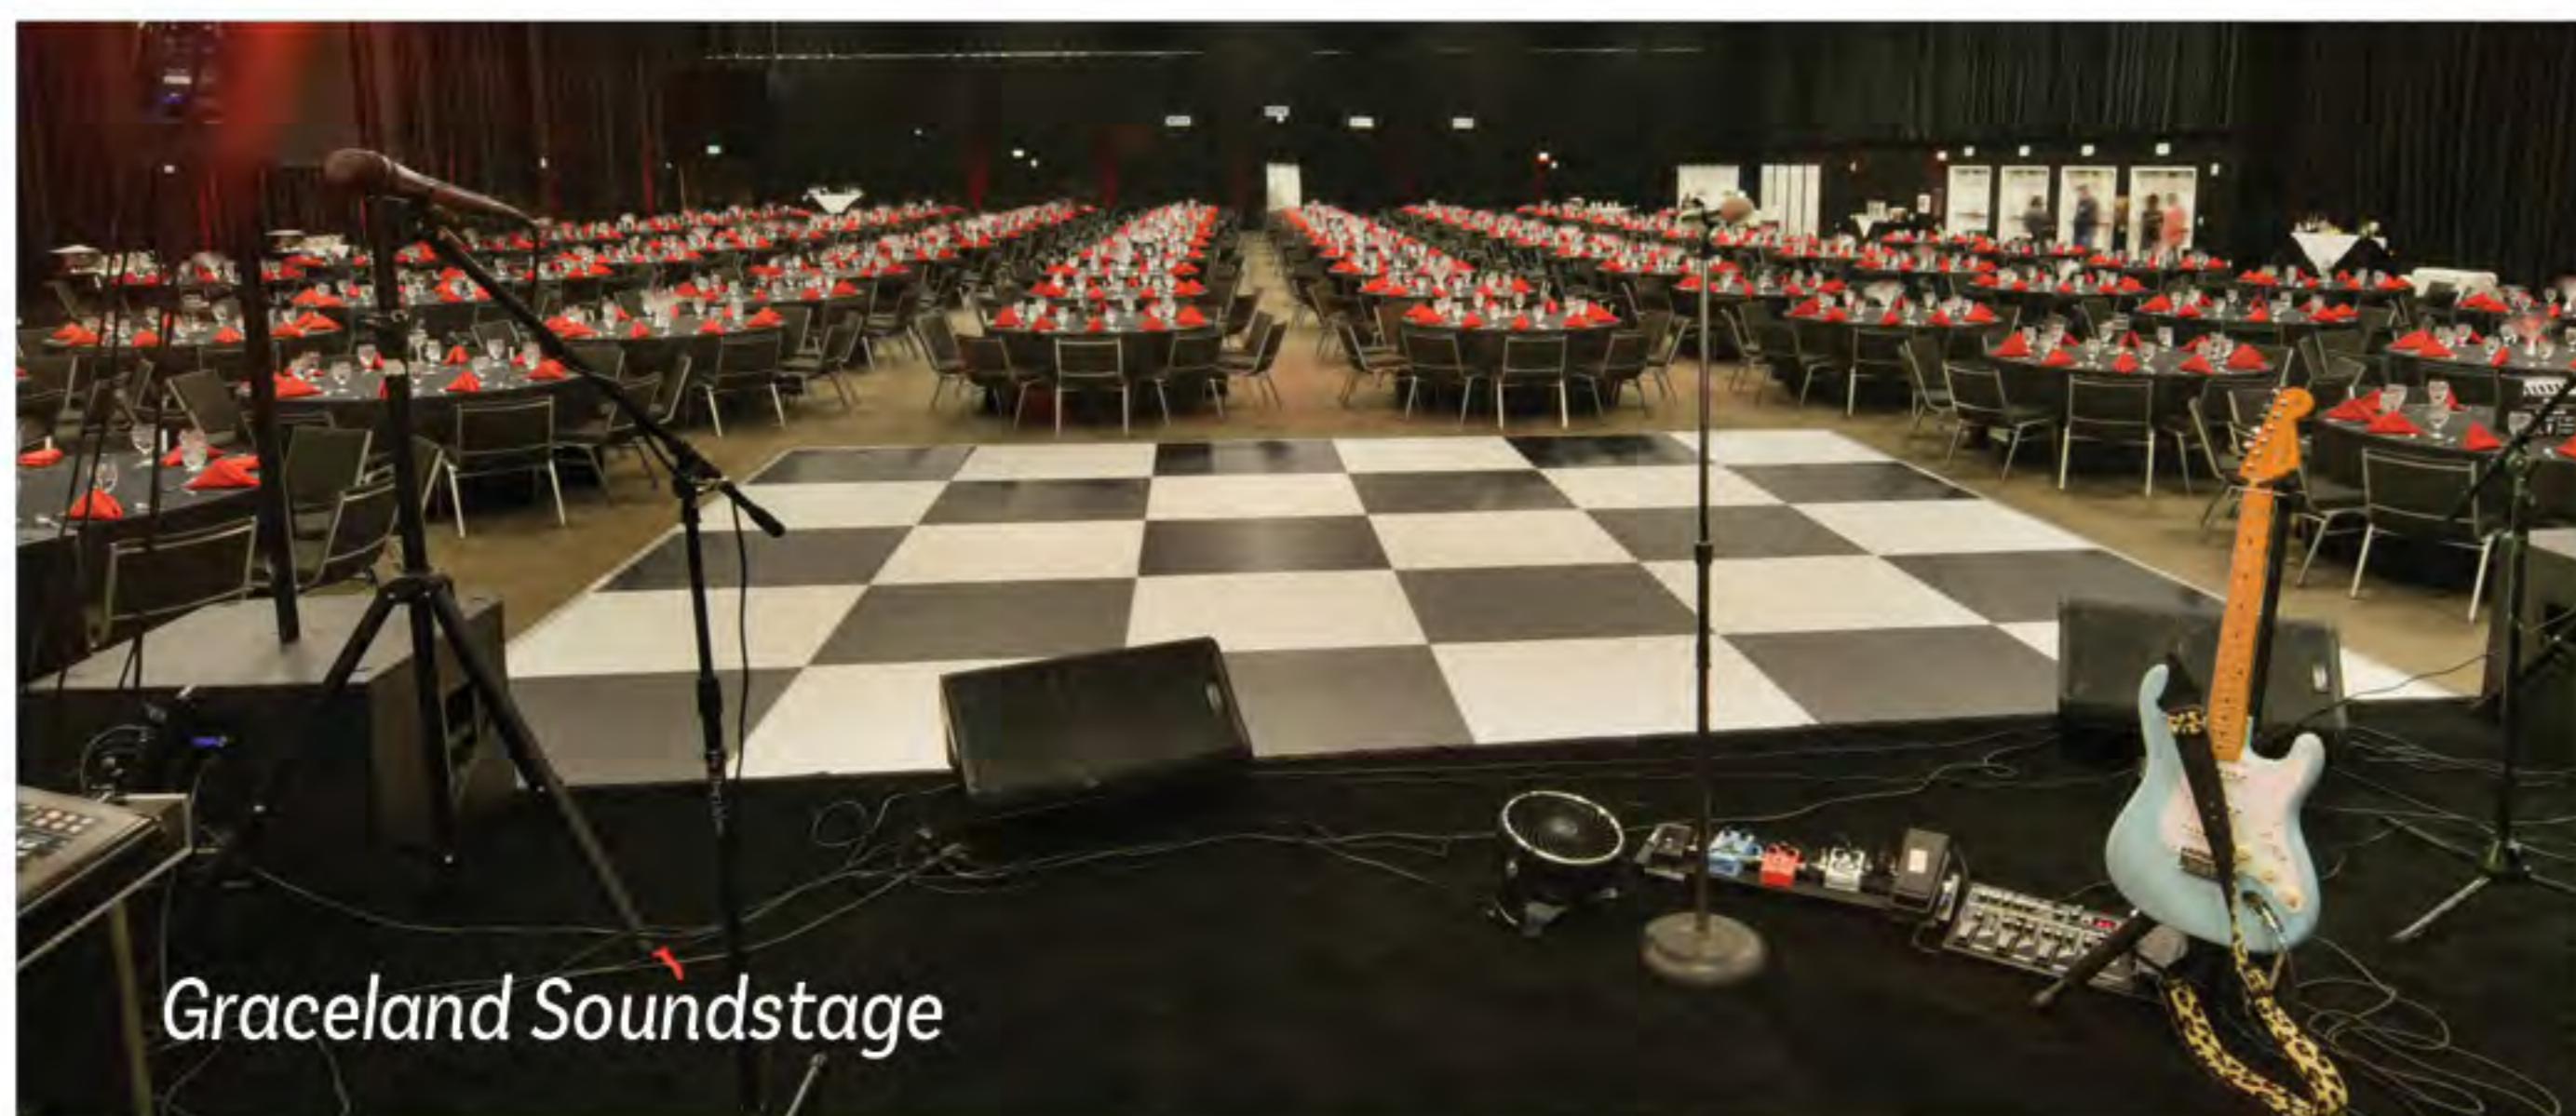

Meeting and events that might be ordinary elsewhere come alive here, as attendees' creativity, energy and spirit of collaboration build like a musical crescendo.

Graceland is the city's best kept secret for premier event venues, offering more than 20 unique spaces across our campus to entertain and delight your guests.

At Graceland, we can host everything from meetings to conventions, parties, balls, concerts, expos, sporting events, award shows, banquets, and more. Our spaces are flexible and accommodating to events of all sizes - whether a small, private event or a large-scale reception.

Graceland Soundstage

GRACELAND SOUNDSTAGE

The Graceland Soundstage is one of our most popular and versatile spaces - offering an extraordinary setting for corporate meetings, conferences, trade show exhibitions, sporting events, concerts and more! The 20,000 square foot venue features three large projection screens, a large expandable stage, full sound and lights, dressing rooms, and a concession area.